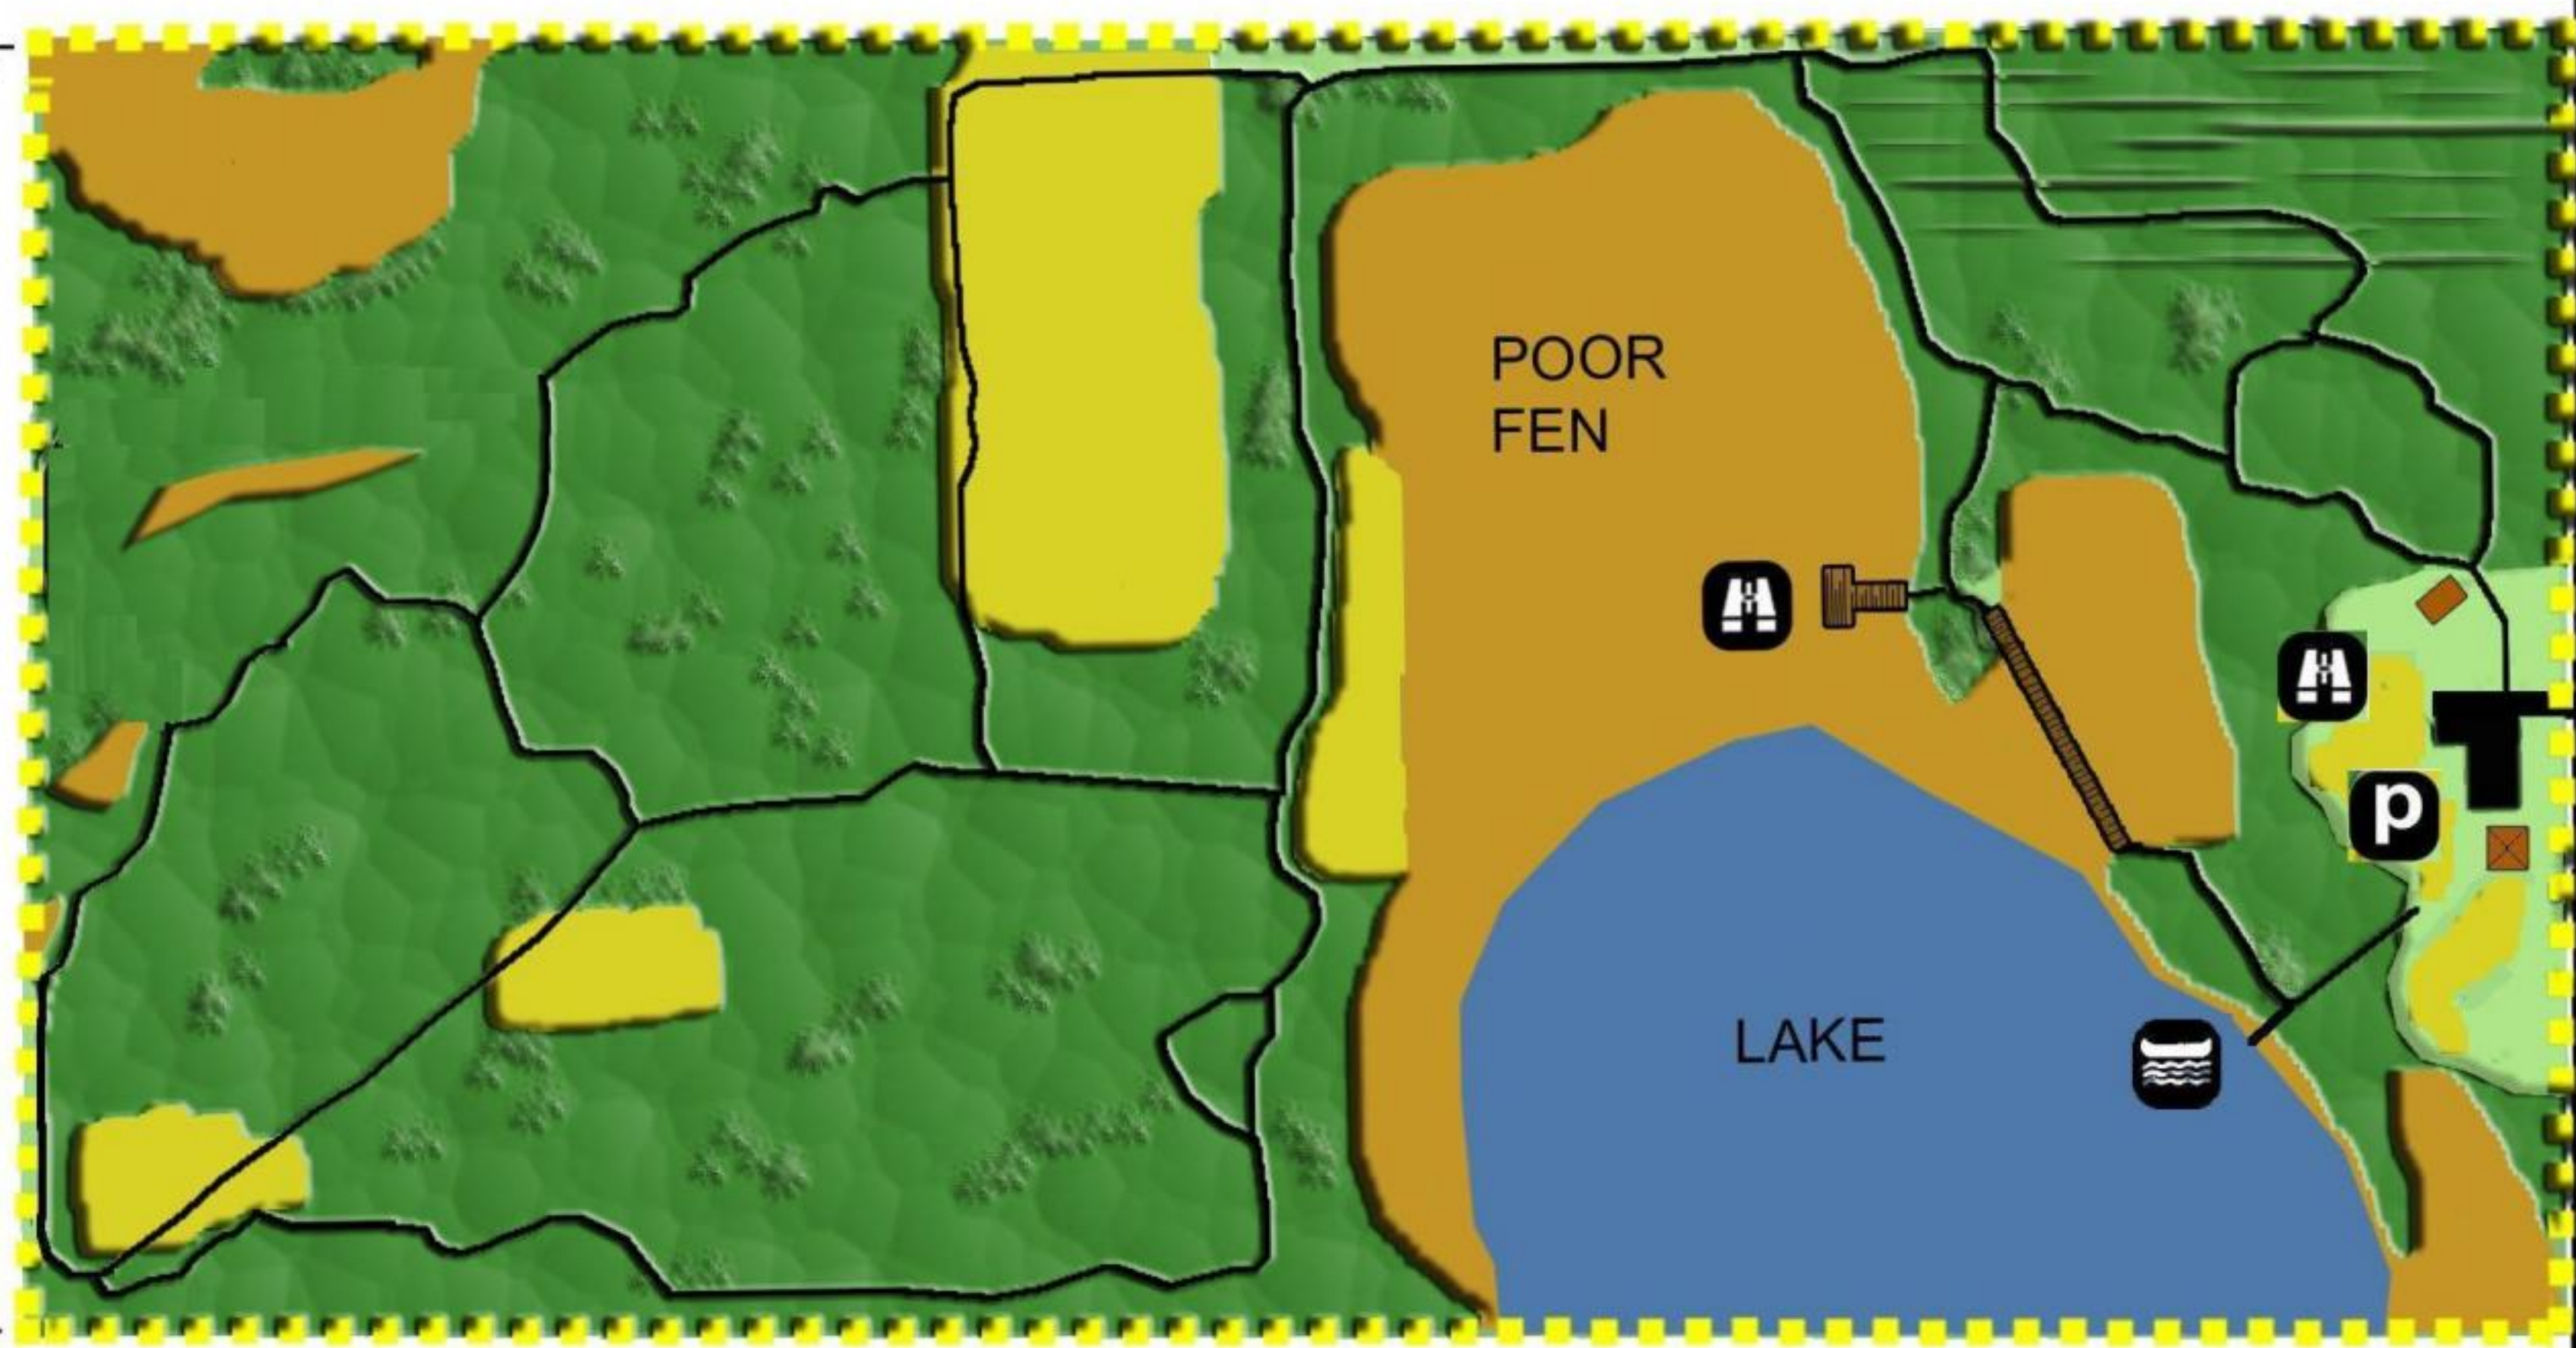

WAYSIDE PRAIRIE COUNTY PARK

1/4 MILE

↑
ISANTI
5 MILES

COUNTY ROAD 10

MARGET
LAKE
WMA

MAP LEGEND

	PARK BOUNDARY		WOODLANDS
	BOARDWALK		TRAILS
	MARSH		PARKING/PICNIC SHELTER
	PRAIRIE		OVERLOOK
			CANOE LAUNCH