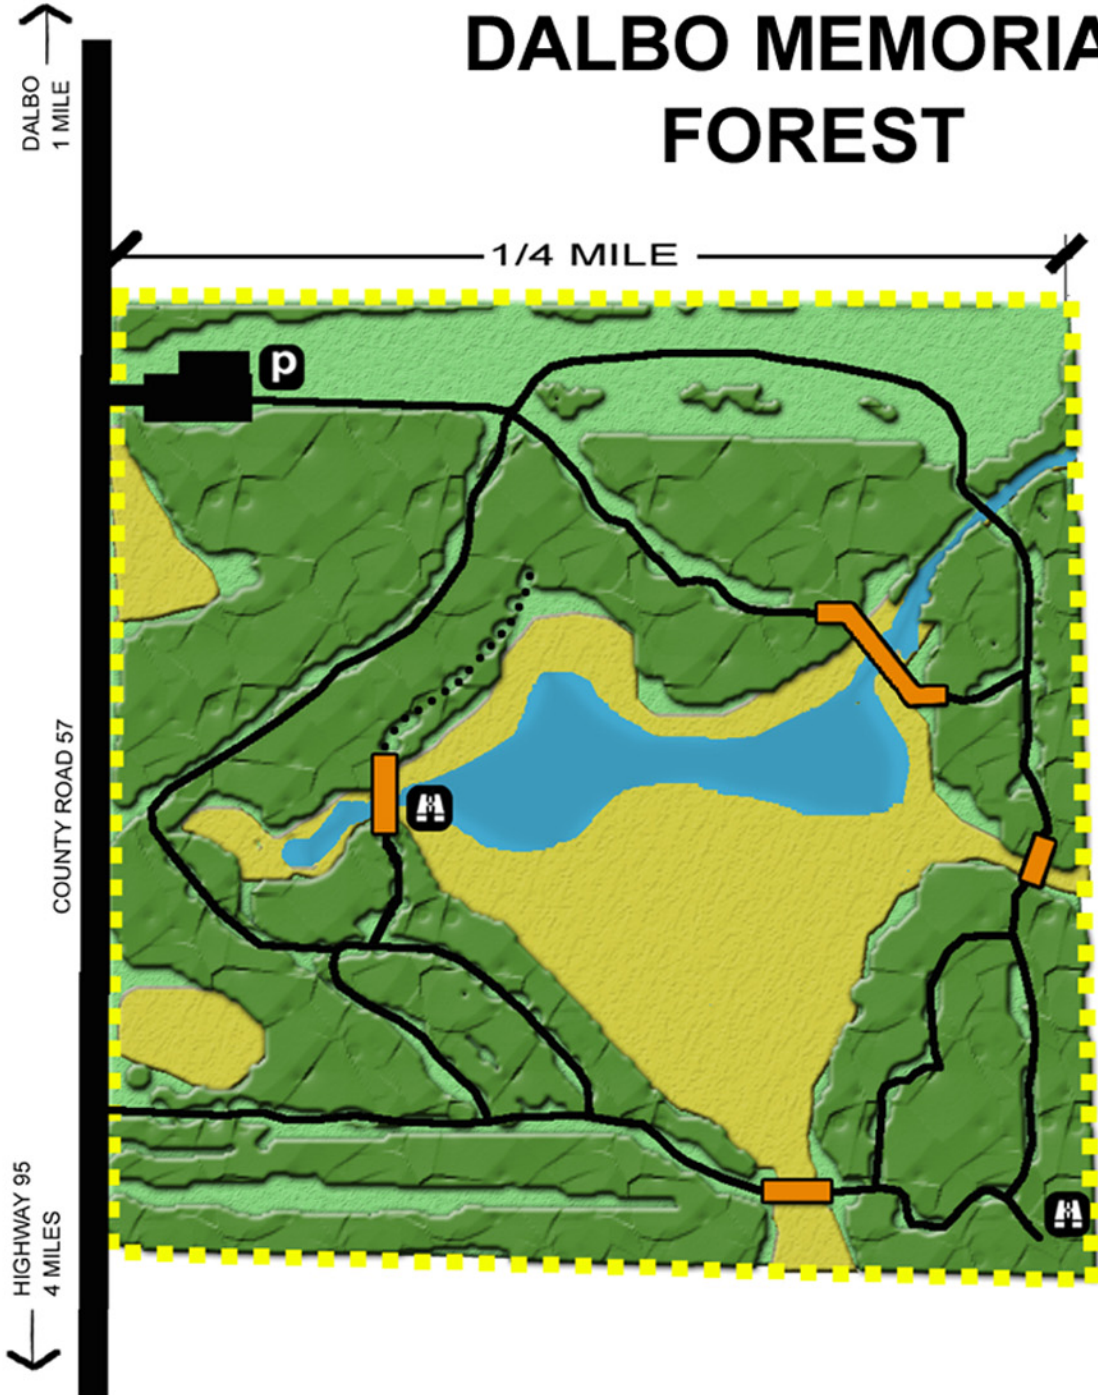

# DALBO MEMORIAL FOREST

## MAP LEGEND

-  PARK BOUNDARY
-  MOWED TRAILS
-  BOARDWALKS
-  OPEN WATER
-  WOODLAND
-  WETLAND
-  PARKING
-  OVERLOOK