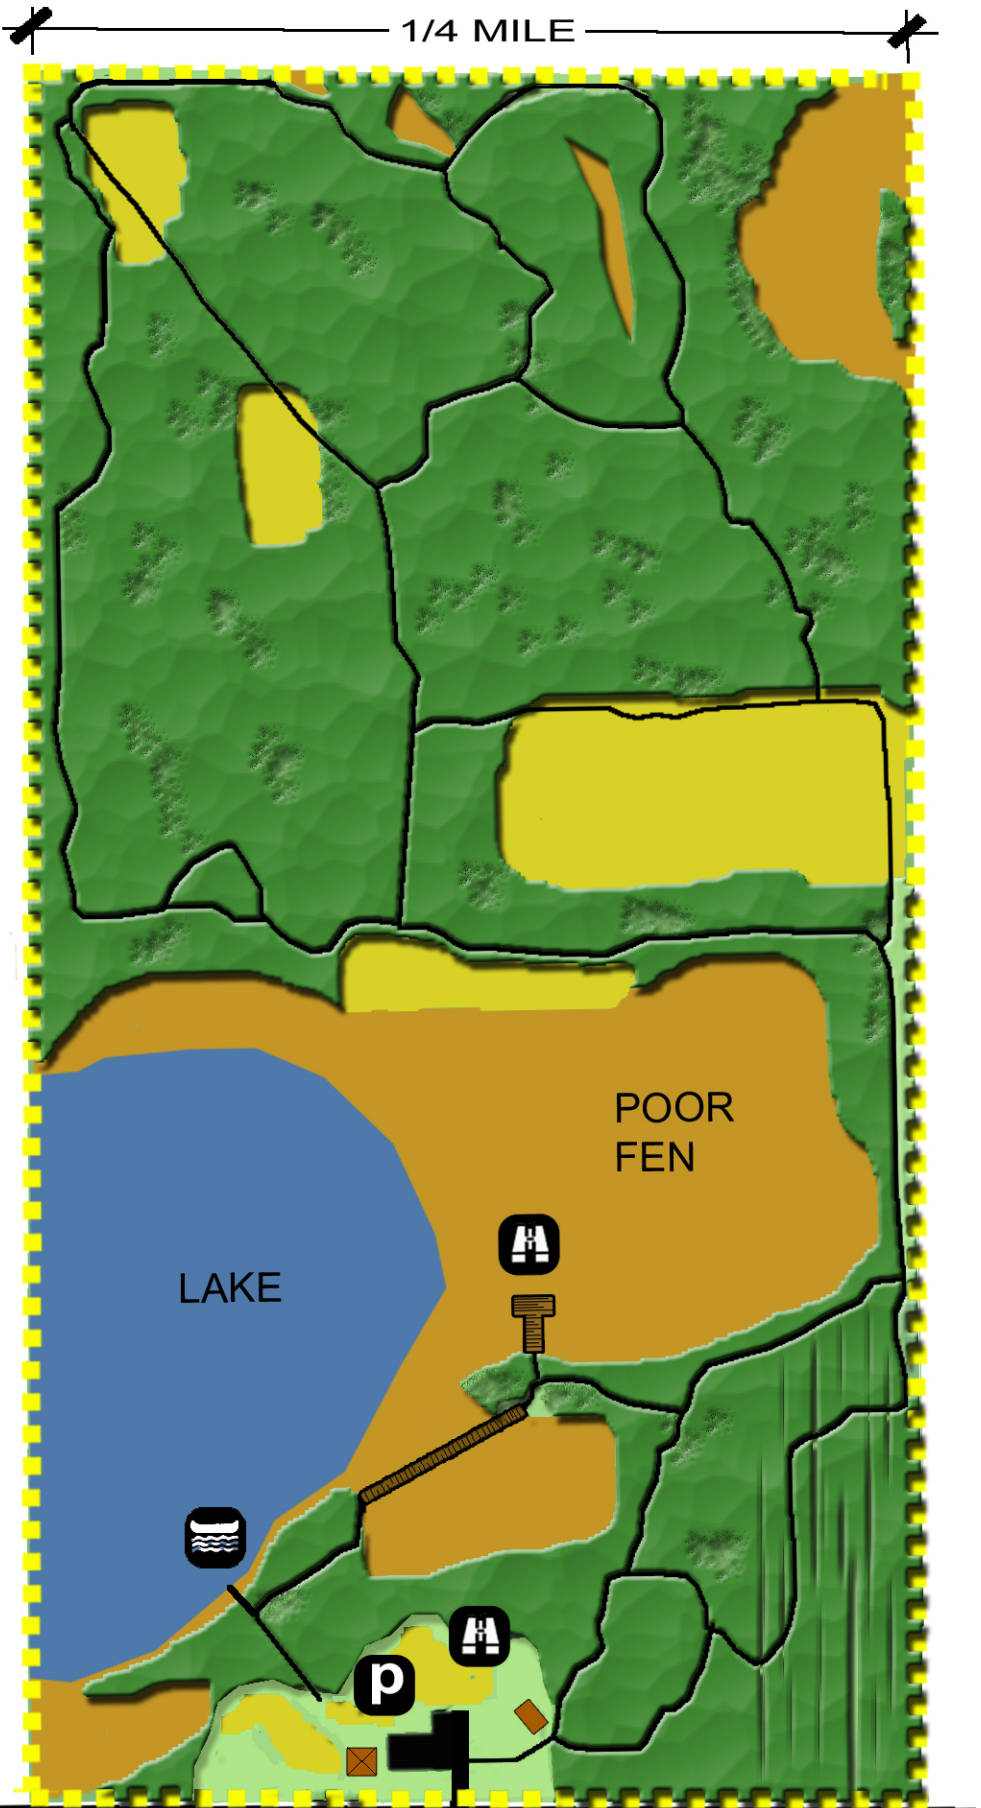

WAYSIDE PRAIRIE COUNTY PARK

MAP LEGEND

-  PARK BOUNDARY
-  BOARDWALK
-  MARSH
-  PRAIRIE
-  WOODLANDS
-  TRAILS
-  PARKING/PICNIC SHELTER
-  OVERLOOK
-  CANOE LAUNCH

1/4 MILE

MARGET
LAKE
WMA

COUNTY ROAD 10

ISANTI
5 MILES →